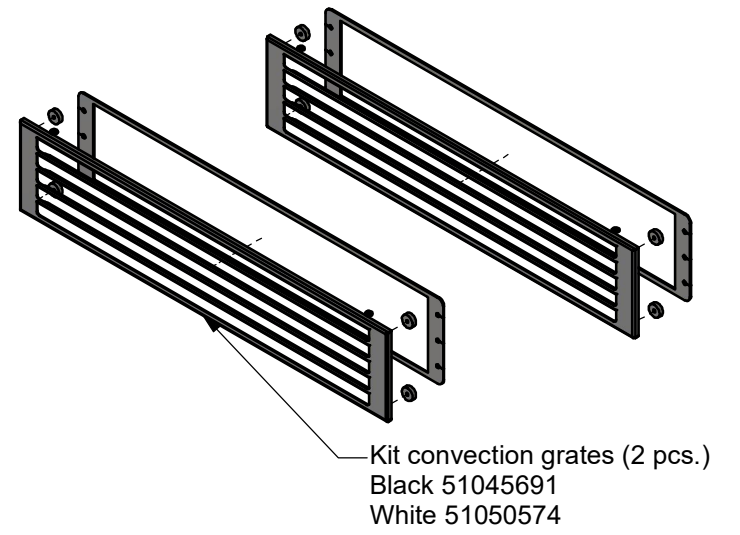

Scan 1003 - Spare Parts

Accessories