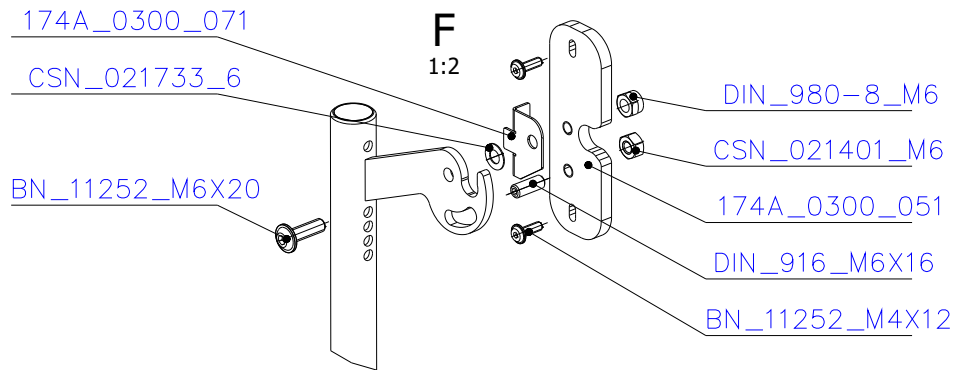

SCAN 5006 FL

SPARE PARTS

Spare parts 5006 FL

Spare part no.	Market name	Scan M3no.	
1	Screw assortment for SC 5000 series	12061534	-
2	Grate	50052738	174A_2000_011
3	Chamotte chamber set FL	50059049	206L_2010_001
4	Handle set	50061498	-
5	Front glass 4x478x402	50062944	174J_0300_012
6	Side glass 4x304x402	50052726	632_999_304_402
7	Glass sealing 15x4 mm, type 7226/5/0/0 - black	50052729	341_414_015_004
8	Door gasket diam. 12 mm, type 84204/3/0/0 - grey	51066470	341_414_012_616

SCAN 5006 FL

SPARE PARTS

SCAN 5006 FL

SPARE PARTS

E
2:5

D
3:10

SCAN 5006 FL

SPARE PARTS

SCAN 5006 FL

SPARE PARTS

SCAN 5006 FL

SPARE PARTS

SCAN 5006 FL

SPARE PARTS