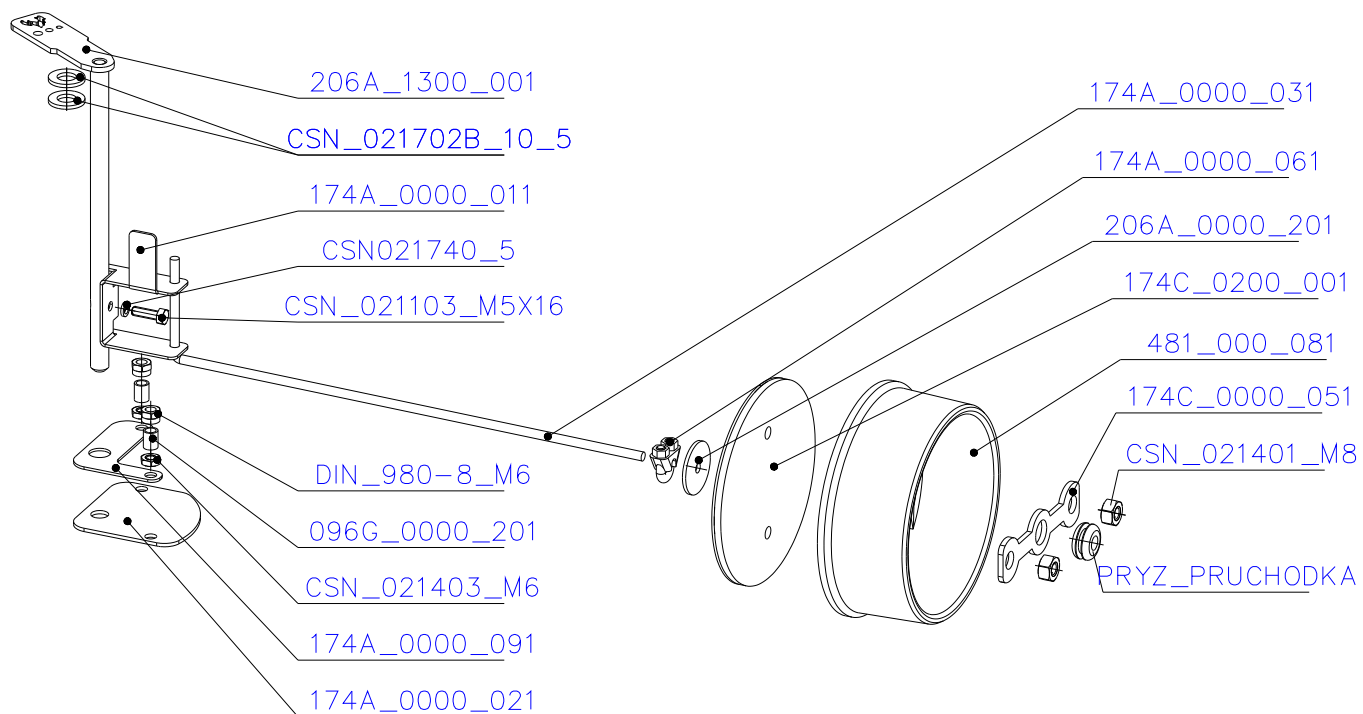

SCAN 5006 FL

SPARE PARTS

Spare parts 5006 FL

Spare part no.	Market name	Scan M3no.	
1	Screw assortment for SC 5000 series	12061534	-
2	Grate	50052738	174A_2000_011
3	Chamotte chamber set FL	50059049	206L_2010_001
4	Handle set	50061498	-
5	Front glass 4x478x402	50062944	174J_0300_012
6	Side glass 4x304x402	50052726	632_999_304_402
7	Glass sealing 15x4 mm, type 7226/5/0/0 - black	50052729	341_414_015_004
8	Door gasket diam. 12 mm, type 84204/3/0/0 - grey	51066470	341_414_012_616

SCAN 5006 FL

SPARE PARTS

SCAN 5006 FL

SPARE PARTS

E
2:5

D
3:10

SCAN 5006 FL

SPARE PARTS

SCAN 5006 FL

SPARE PARTS

SCAN 5006 FL

SPARE PARTS

SCAN 5006 FL

SPARE PARTS