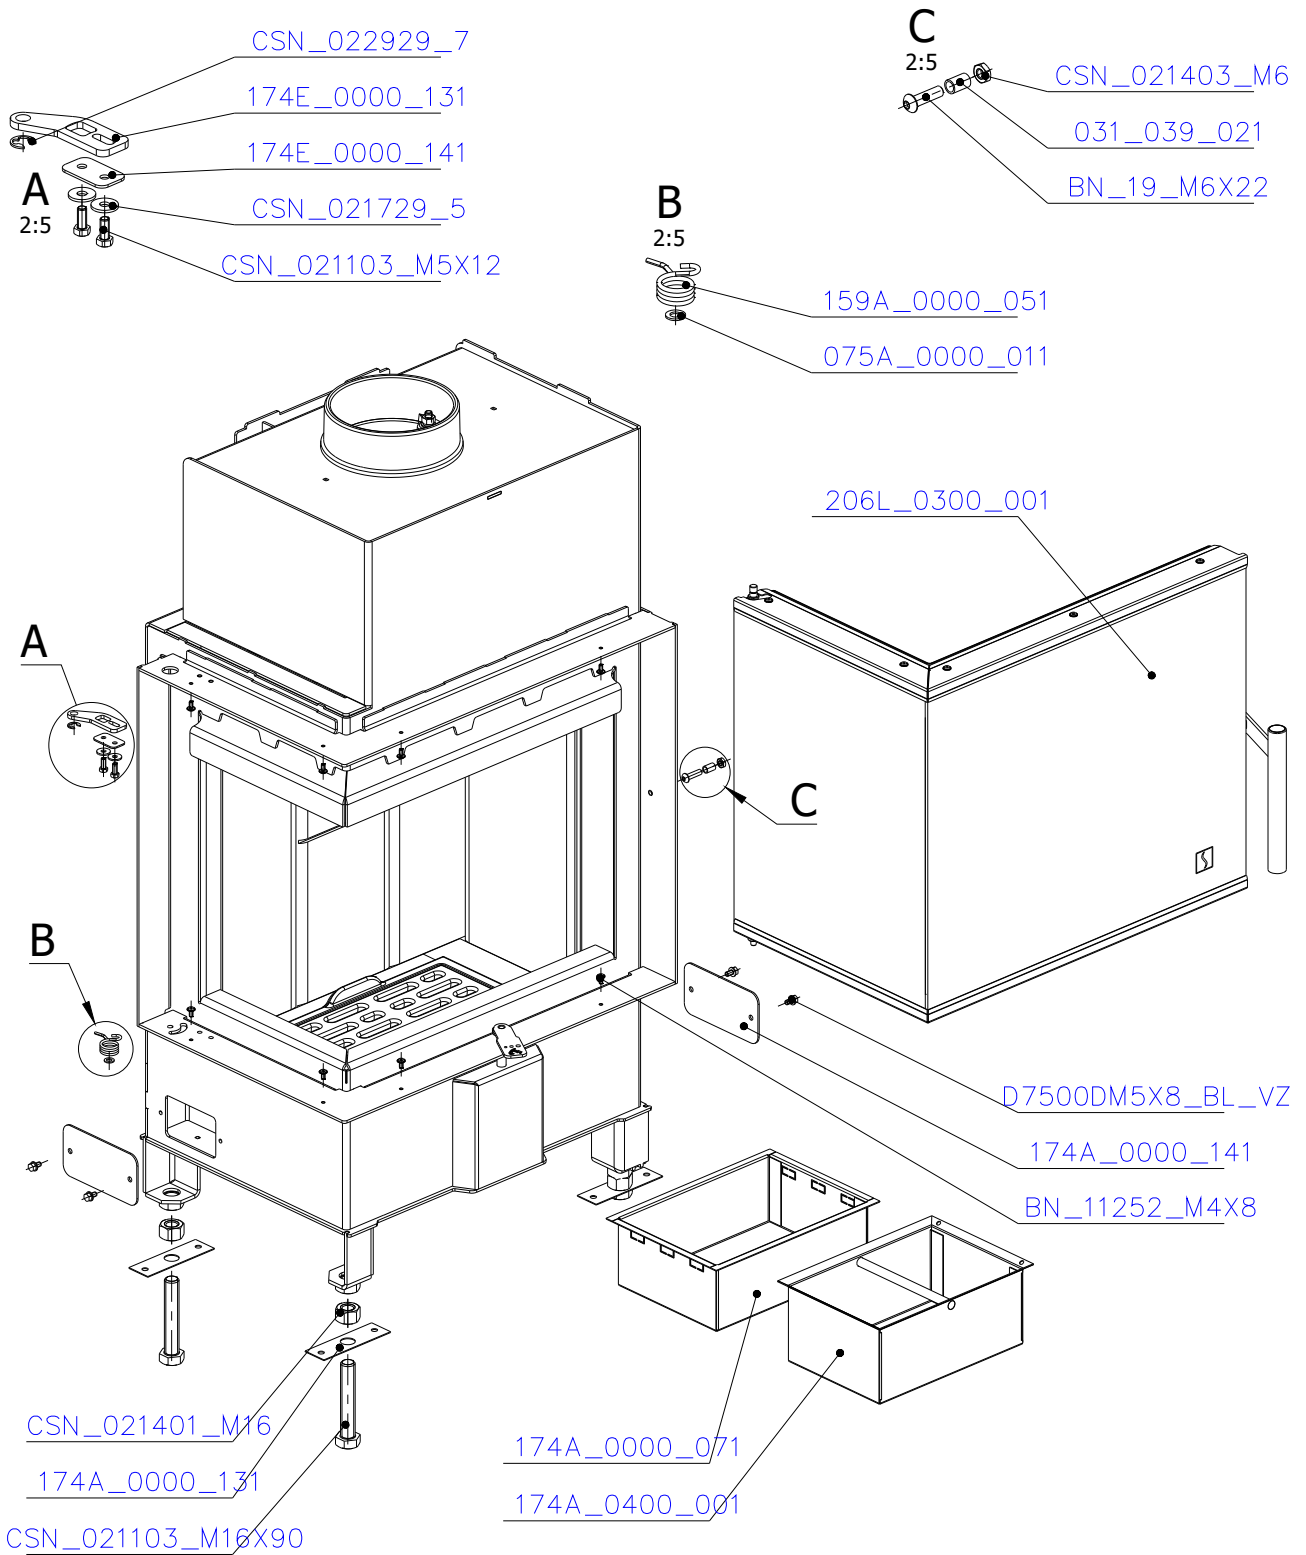

SCAN 5006 FL

SPARE PARTS

Spare parts 5006 FL

Spare part no.	Market name	Scan M3no.	
1	Screw assortment for SC 5000 series	12061534	-
2	Grate	50052738	174A_2000_011
3	Chamotte chamber set FL	50059049	206L_2010_001
4	Handle set	50061498	-
5	Front glass 4x478x402	50062944	174J_0300_012
6	Side glass 4x304x402	50052726	632_999_304_402
7	Glass sealing 15x4 mm, type 7226/5/0/0 - black	50052729	341_414_015_004
8	Door gasket diam. 12 mm, type 84204/3/0/0 - grey	51066470	341_414_012_616

SCAN 5006 FL

SPARE PARTS

SCAN 5006 FL

SPARE PARTS

E
2:5

D
3:10

SCAN 5006 FL

SPARE PARTS

SCAN 5006 FL

SPARE PARTS

SCAN 5006 FL

SPARE PARTS

SCAN 5006 FL

SPARE PARTS