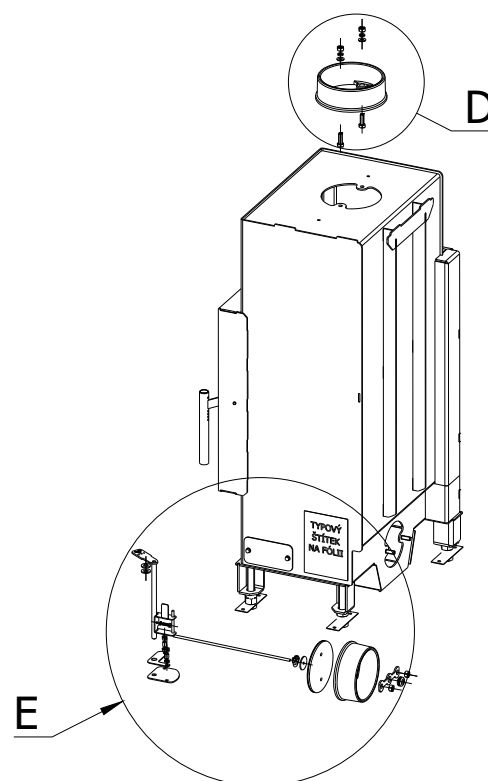

SCAN 5006 FL

SPARE PARTS

Spare parts 5006 FL

Spare part no.	Market name	Scan M3no.	
1	Screw assortment for SC 5000 series	12061534	-
2	Grate	50052738	174A_2000_011
3	Chamotte chamber set FL	50059049	206L_2010_001
4	Handle set	50061498	-
5	Front glass 4x478x402	50062944	174J_0300_012
6	Side glass 4x304x402	50052726	632_999_304_402
7	Glass sealing 15x4 mm, type 7226/5/0/0 - black	50052729	341_414_015_004
8	Door gasket diam. 12 mm, type 84204/3/0/0 - grey	51066470	341_414_012_616

SCAN 5006 FL

SPARE PARTS

SCAN 5006 FL

SPARE PARTS

E
2:5

D
3:10

SCAN 5006 FL

SPARE PARTS