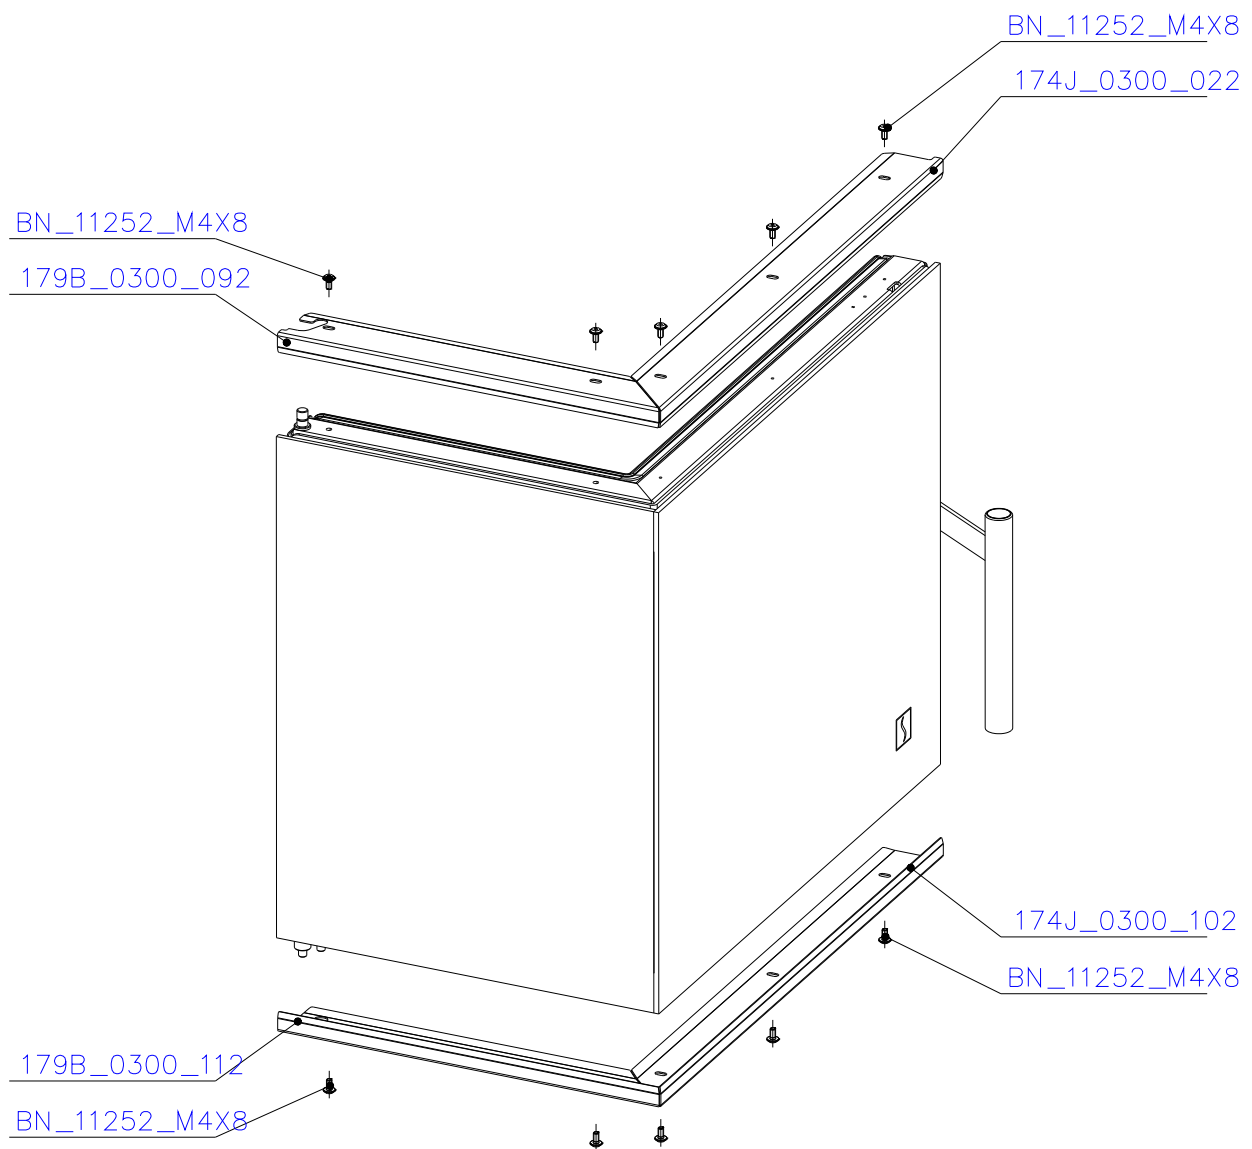

SCAN 5006 FL

SPARE PARTS

Spare parts 5006 FL

Spare part no.	Market name	Scan M3no.	
1	Screw assortment for SC 5000 series	12061534	-
2	Grate	50052738	174A_2000_011
3	Chamotte chamber set FL	50059049	206L_2010_001
4	Handle set	50061498	-
5	Front glass 4x478x402	50062944	174J_0300_012
6	Side glass 4x304x402	50052726	632_999_304_402
7	Glass sealing 15x4 mm, type 7226/5/0/0 - black	50052729	341_414_015_004
8	Door gasket diam. 12 mm, type 84204/3/0/0 - grey	51066470	341_414_012_616

SCAN 5006 FL

SPARE PARTS

SCAN 5006 FL

SPARE PARTS

E
2:5

D
3:10

SCAN 5006 FL

SPARE PARTS

SCAN 5006 FL

SPARE PARTS

SCAN 5006 FL

SPARE PARTS

SCAN 5006 FL

SPARE PARTS