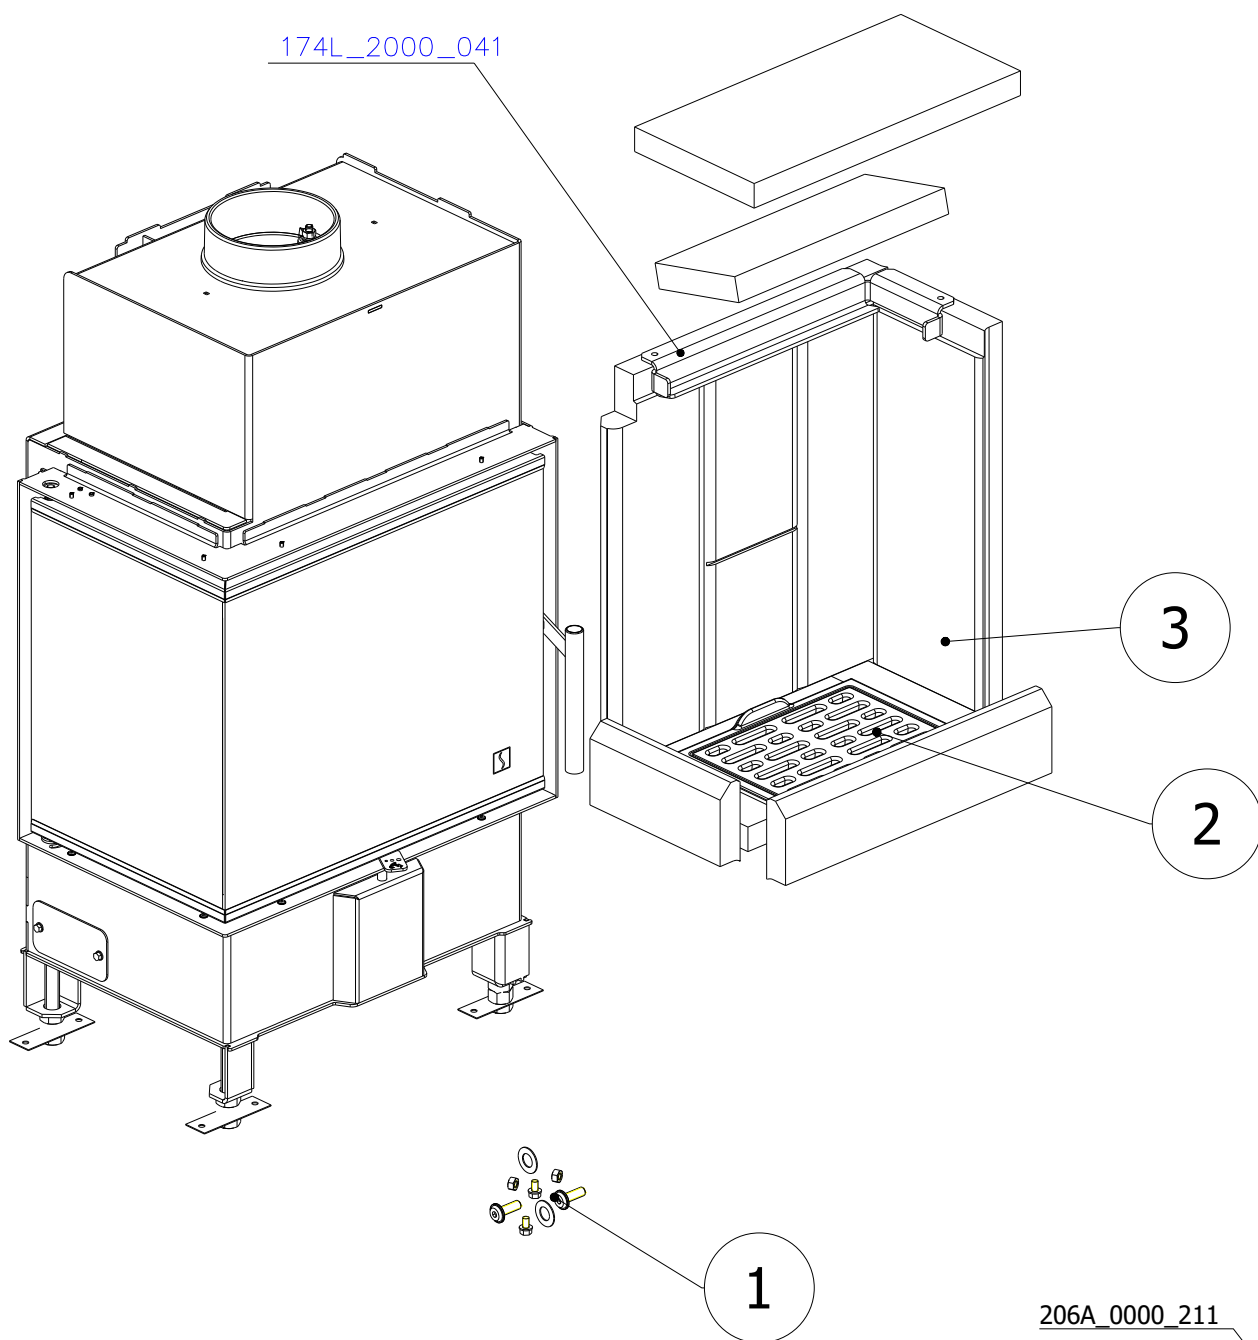

SCAN 5006 FL

SPARE PARTS

Spare parts 5006 FL

Spare part no.	Market name	Scan M3no.	
1	Screw assortment for SC 5000 series	12061534	-
2	Grate	50052738	174A_2000_011
3	Chamotte chamber set FL	50059049	206L_2010_001
4	Handle set	50061498	-
5	Front glass 4x478x402	50062944	174J_0300_012
6	Side glass 4x304x402	50052726	632_999_304_402
7	Glass sealing 15x4 mm, type 7226/5/0/0 - black	50052729	341_414_015_004
8	Door gasket diam. 12 mm, type 84204/3/0/0 - grey	51066470	341_414_012_616

SCAN 5006 FL

SPARE PARTS

SCAN 5006 FL

SPARE PARTS

E
2:5

D
3:10

SCAN 5006 FL

SPARE PARTS